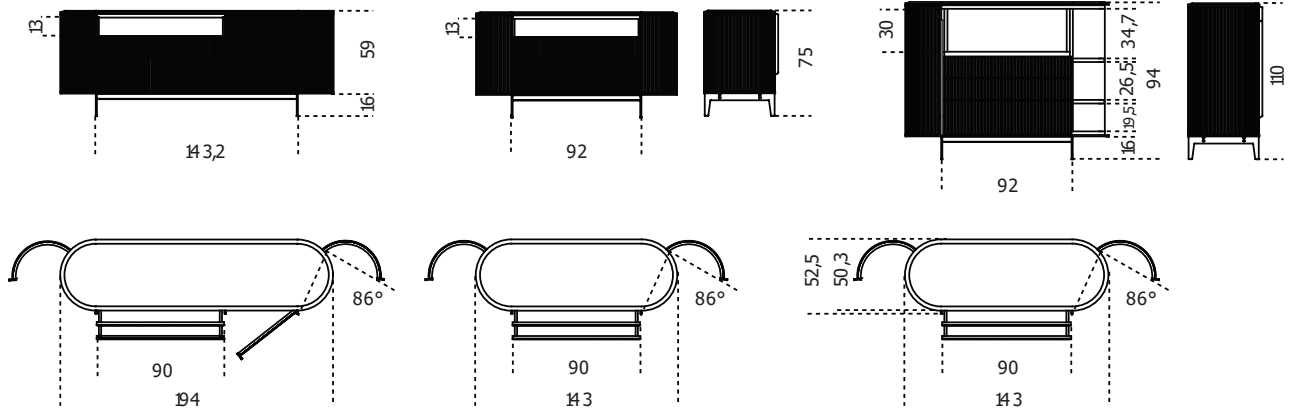

## **Kumi Credenza**

2020

Sideboard with doors, drawers and open module. Also available h110 version with side doors, drawers and unit with flap door with 6mm inside mirrored back. Supplied with inside LED light turned on by sensor as flap door is opened. Structure in black stained open pore wood. Front and sides clad with hand knurled border. Modules with doors supplied with inside wooden shelf. Top available in bevelled natural polished Calacatta Vagli Oro, natural polished Verde Alpi, satin Arabescato Orobico Rosso marble, satin Dover White or 6mm thick tempered bright black painted glass. Handles and metal parts lacquered in the “fango” colour.

Cm (L x W x H)	Inches (L x W x H)
143 x 50 x 75	56½ x 19¾ x 29¾
194 x 50 x 75	76½ x 19¾ x 29¾
143 x 50 x 110	56½ x 19¾ x 43½